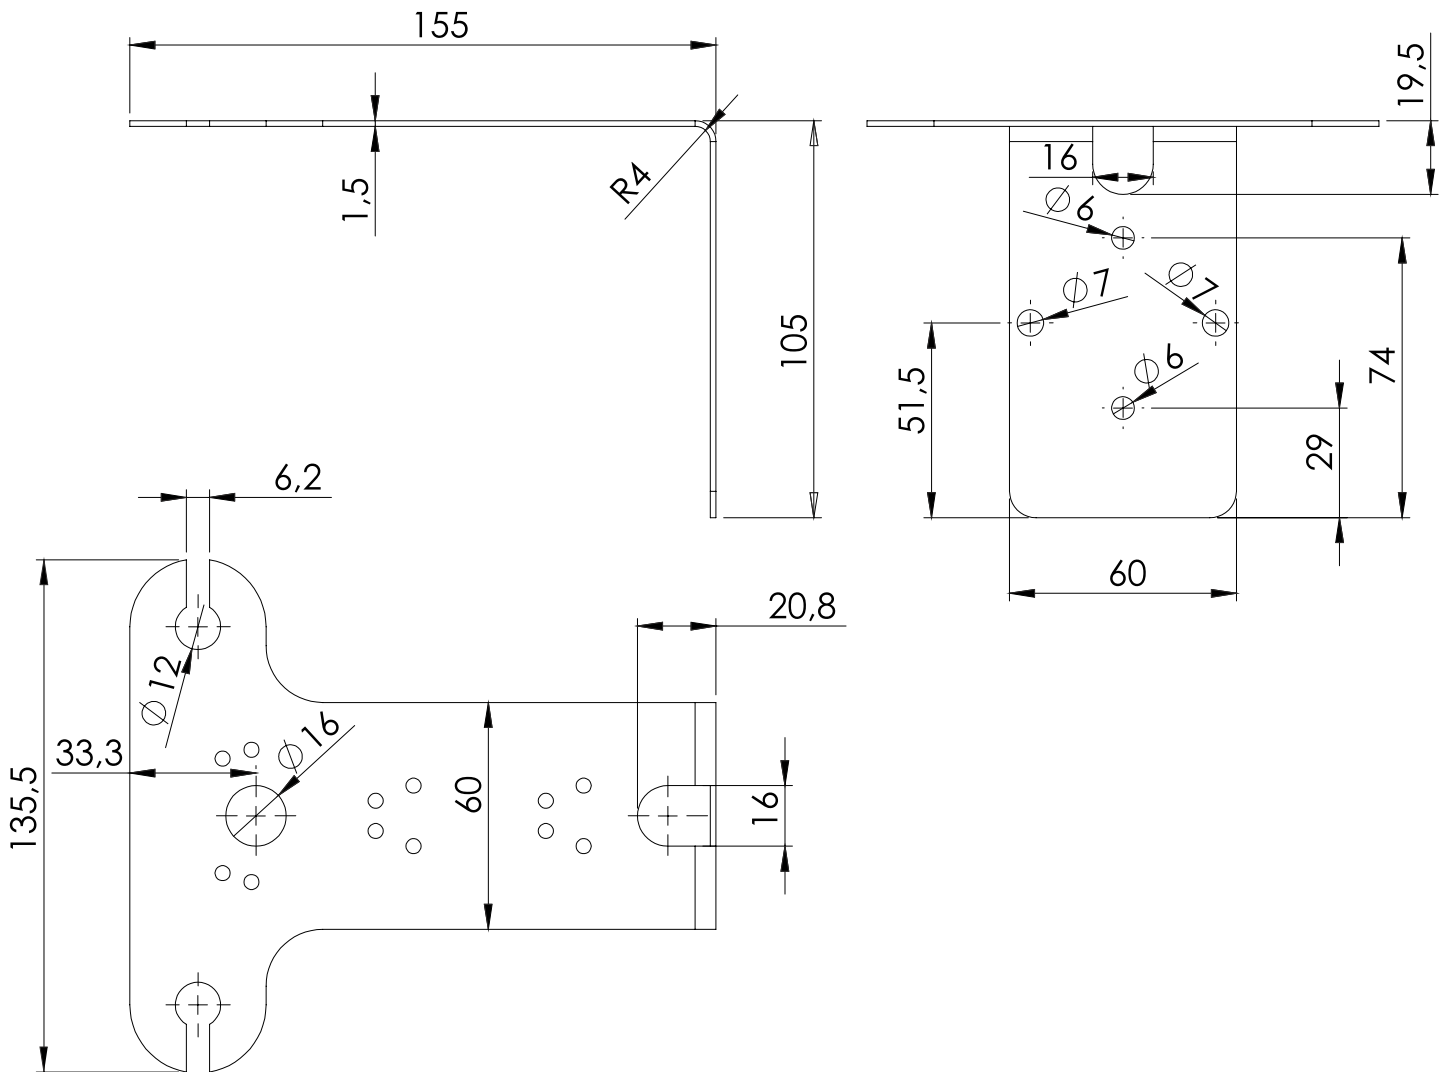

2JB17H

Wall Mount Bracket

Key Features

Wall mount metal bracket for
2J2xx antennas except those
equipped with N F Connector
Antenna Mounting hole \varnothing 12 mm
Stainless steel
Strong Robust Solution
Cable tie option
Suitable for outdoor usage

2. Bracket drawings

3. Bracket Images