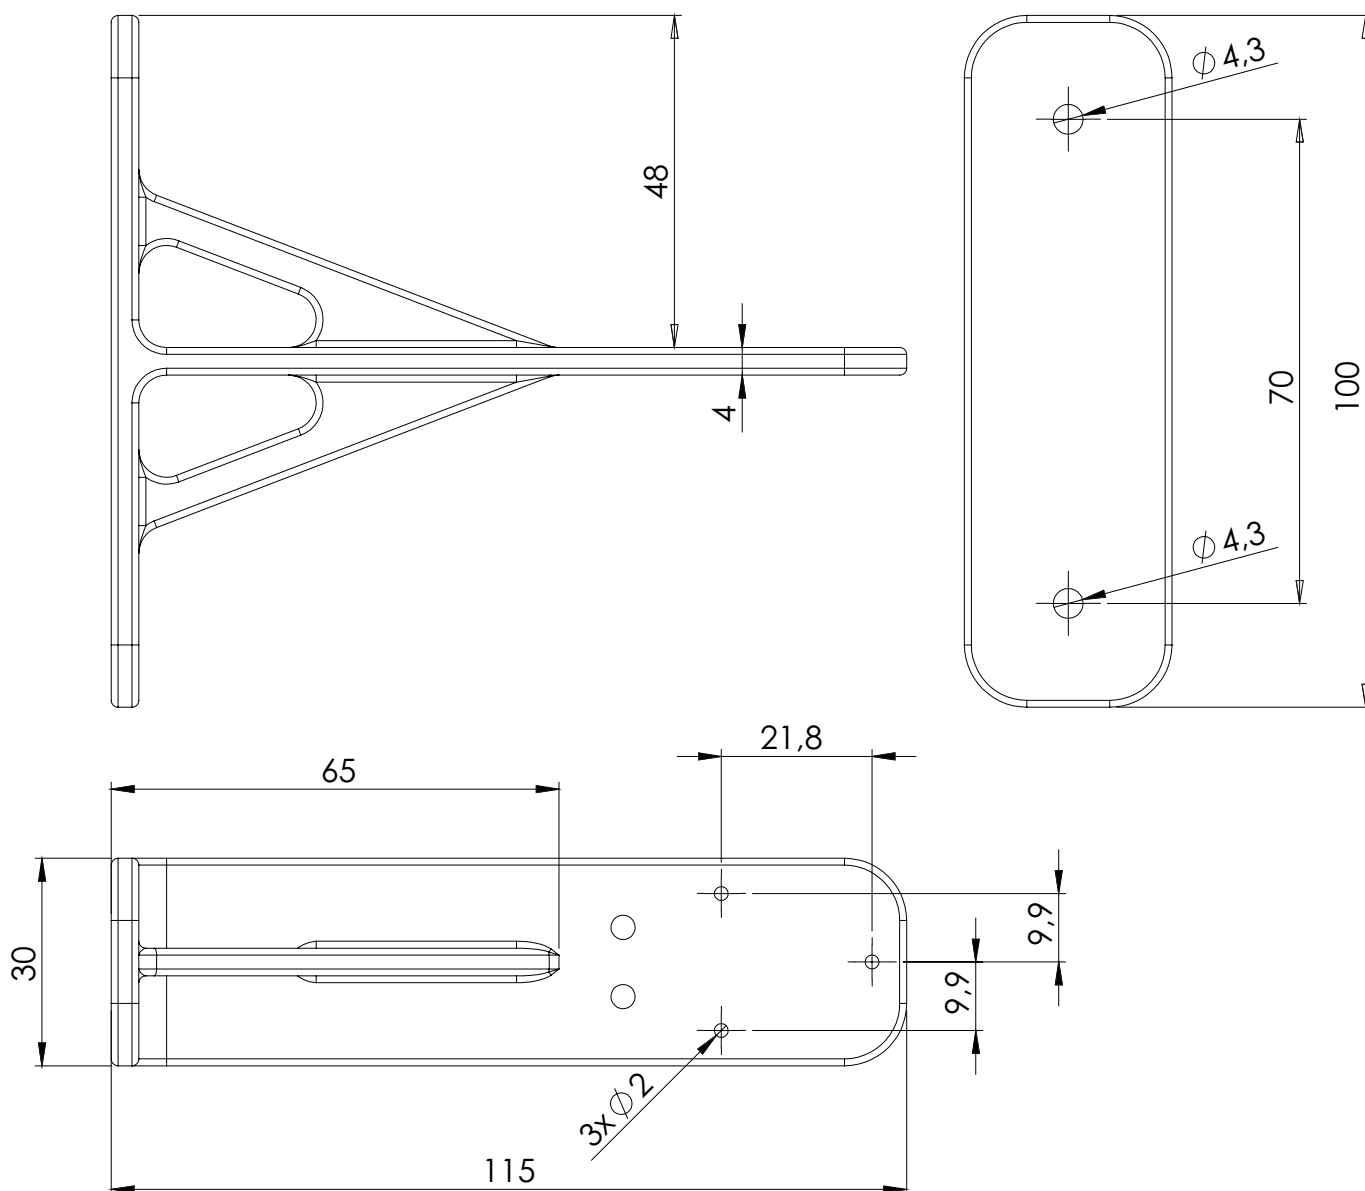

2JB08H

Wall Mount Bracket

Key Features

- Wall mount plastic bracket for 2JDxx antennas
- or suitable adhesive antennas
- Lightweight but strong robust solution
- Cable side mounting option
- Suitable for outdoor usage

2. Bracket drawings

3. Bracket Images