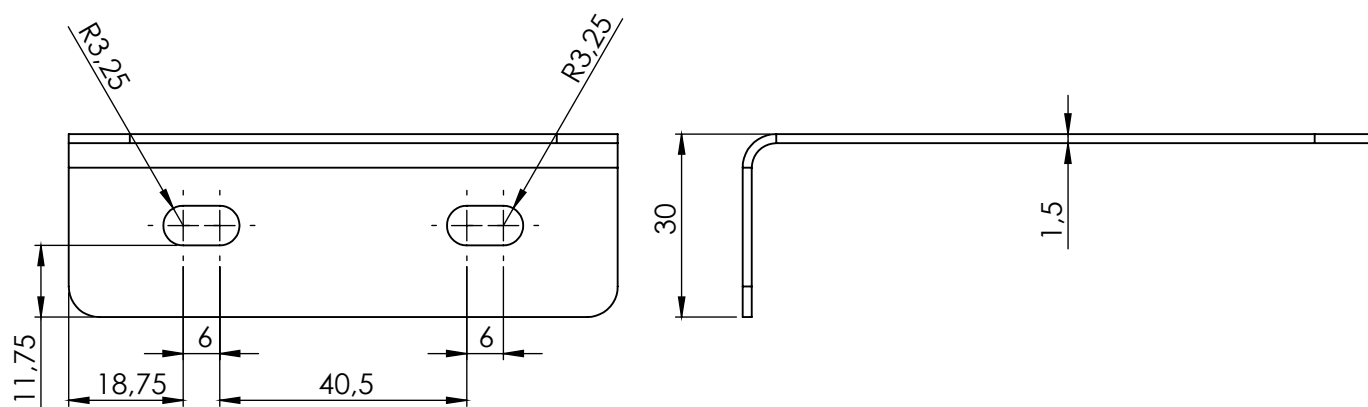

Round mounting hole  $\varnothing$  20,5 mm

Stainless steel

Strong Robust solution

Suitable for outdoor usage

## 2. Bracket drawings