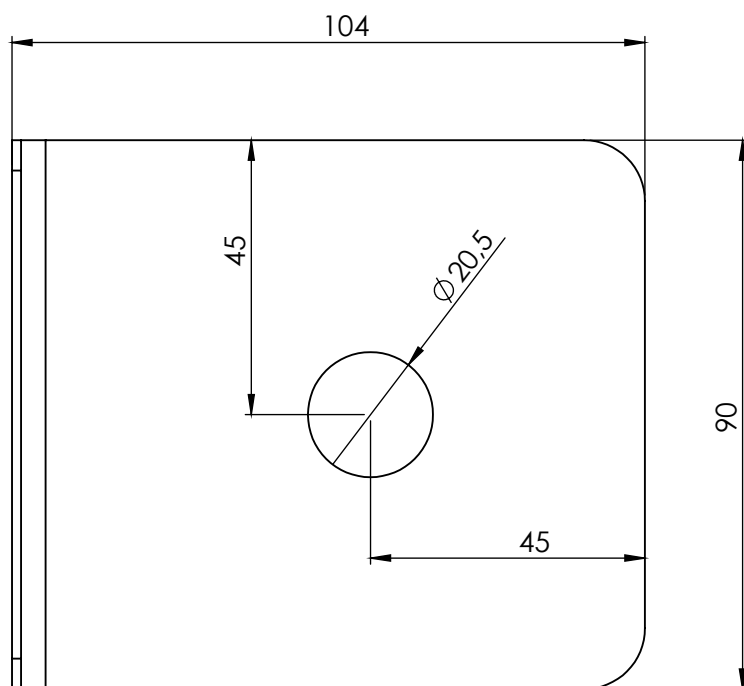

Round mounting hole  $\varnothing$  20,5 mm

Stainless steel

Strong Robust solution

Suitable for outdoor usage

## 2. Bracket drawings