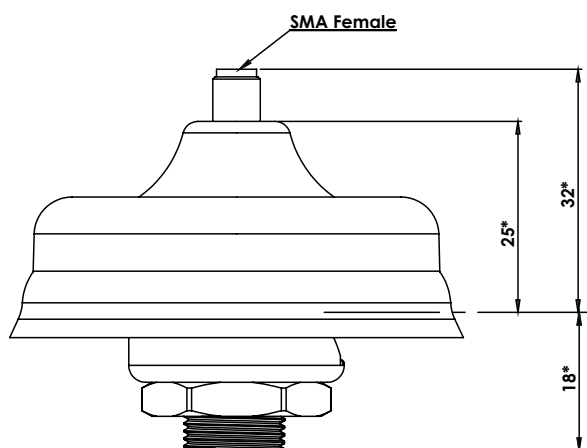

2JB02Ba

Screw Mount Bracket

Key Features

Screw mount bracket with cable and SMA F connector

Gasket suitable for flat surface mount

Suitable for various connector types

Equipped with D302 cable

High efficiency

Possible frequency transfer up to 6 GHz

Robust construction

Mounting hole \varnothing 19 mm/square 15x15 mm

2. Bracket drawings

Mounting hole:

3. Bracket Images