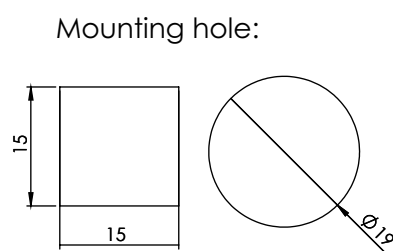

2JB02B

Screw Mount Bracket

Key Features

Screw mount bracket with cable and SMA F connector

Gasket suitable for all types of flat surface

Suitable for various connector types

Equipped with RG174 or LL100 cable

Possible frequency transfer up to 6 GHz

Robust construction

Mounting hole \varnothing 19 mm/square 15x15 mm

2. Bracket drawings

3. Bracket Images