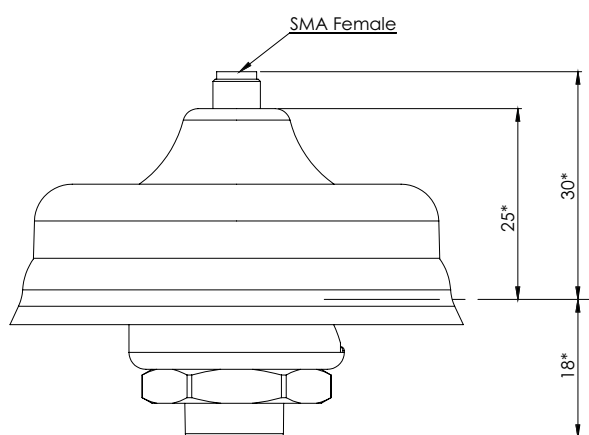

2JB02B

Screw Mount Bracket

Key Features

Screw mount bracket with cable and SMA F connector

Gasket suitable for all types of flat surface

Suitable for various connector types

Equipped with RG174 or LL100 cable

Possible frequency transfer up to 6 GHz

Robust construction

Mounting hole \varnothing 19 mm/square 15x15 mm

2. Bracket drawings

3. Bracket Images