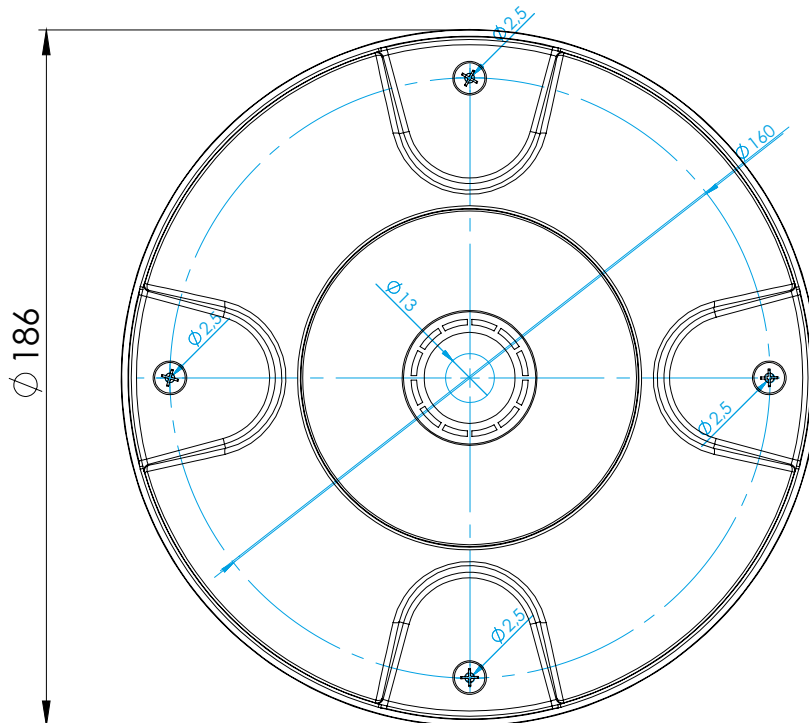

2JB01BW

Screw Mount Bracket

Key Features

- Screw mount plastic bracket for 2J94xx and 2J95xx antennas
- Four screws mounting
- Suitable for all flat surfaces
- Hidden cable thru the mounting surface
- Robust construction
- O-ring for waterproof solution
- Dimensions $\varnothing 186 \times \varnothing 72,5 \text{ mm}$

2. Bracket Drawings

3. Bracket Images