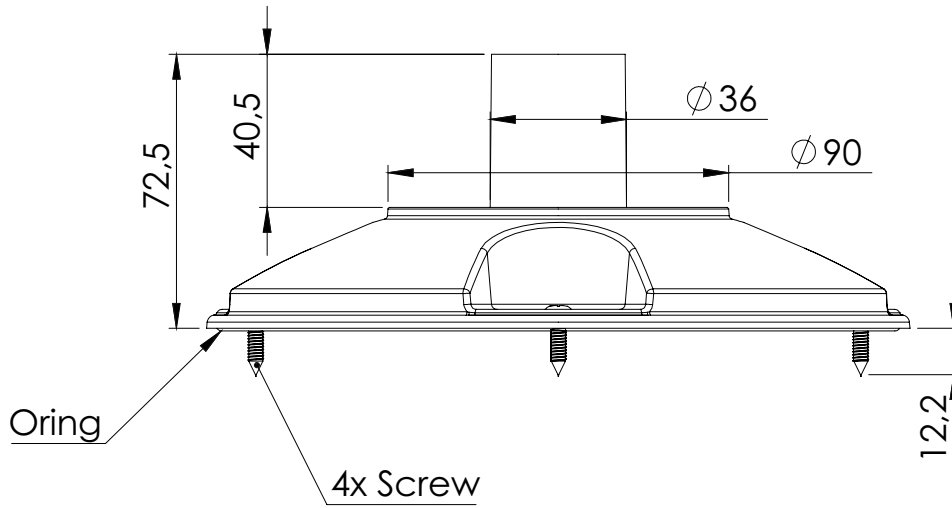

2. Bracket Drawings